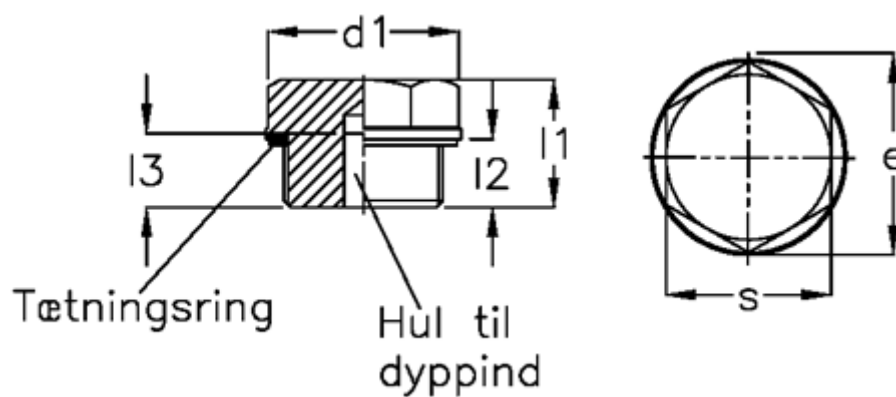

Data Sheet

Article number: 20243526

Description: E+G

Threaded plug GN 742-26-G1/2-OS-1

Measures

$d1 = 26$

$d2 = G1/2$

$d4 = M5$

$e = 24.3$

$l1 = 16.0$

$l2 = 8.5$

$s = 21$